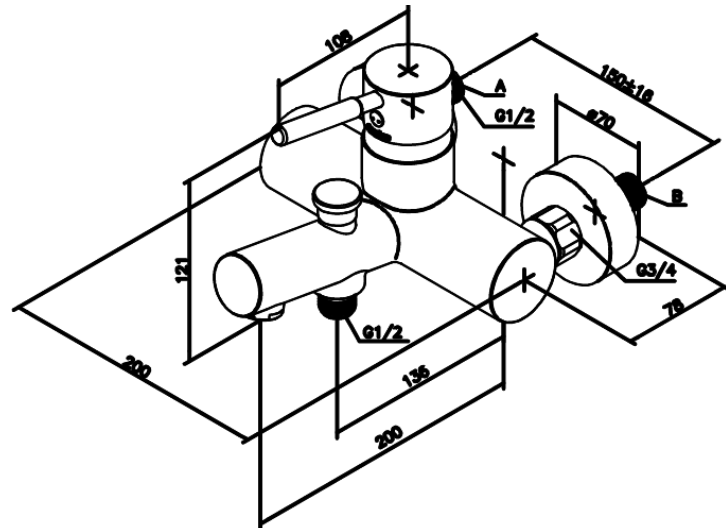

Product features

FM Mattsson Denmark ApS
Hvidkærvej 48, 5250 Odense SV, DK-56416218

+45 88 33 00 34 danmark@fmmattssongroup.com

Mere information på damixa.com

damixa