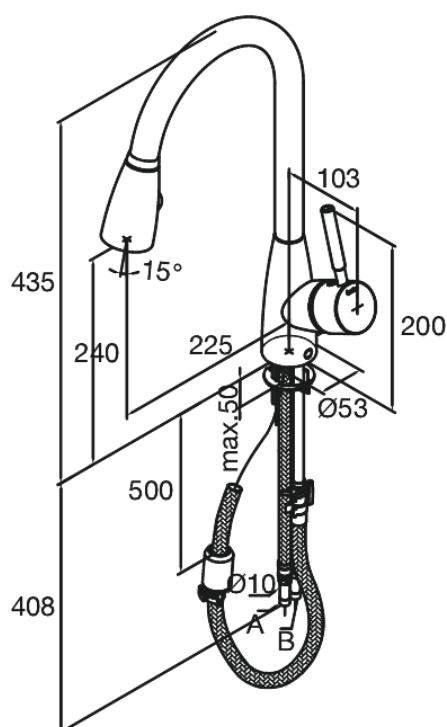

Kafé

Kitchen Mixer

Article no.: 141386600
Finish: Steel (66 - old)
Series: Kafé

EAN no.: 5708516534181

Standard features:

1 handle
120° swivel limitation
Hydro-ceramic cartridge
Dual function spray head

Product features