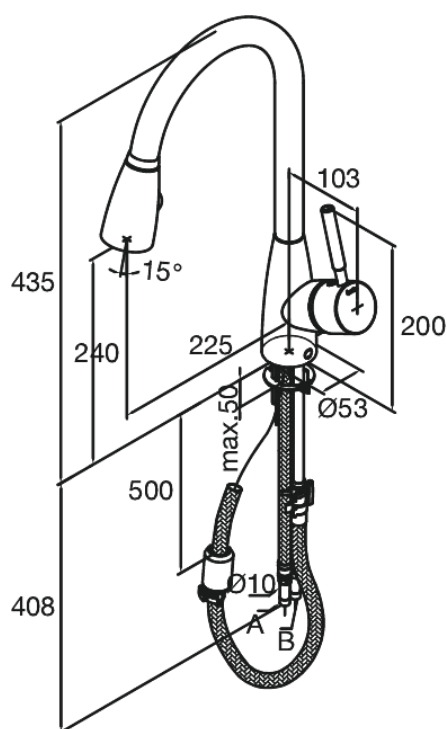

Kafé

Kitchen Mixer

Article no.: 141380000
Finish: Chrome
Series: Kafé

EAN no.: 5708516534174

Standard features:

1 handle
120° swivel limitation
Hydro-ceramic cartridge
Dual function spray head

Product features