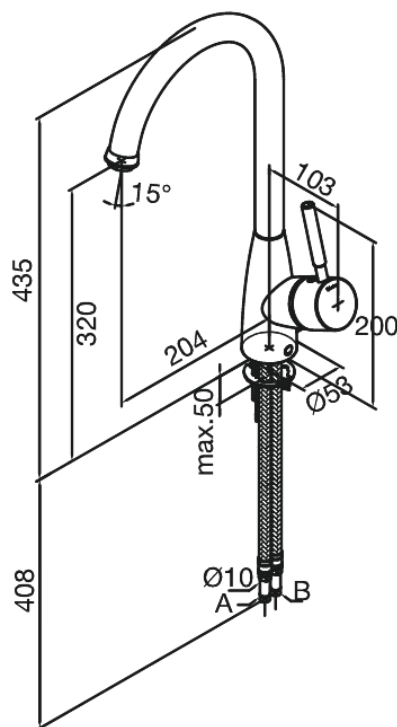

Kafé

Kitchen Mixer

Article no.: 140080000
Finish: Chrome
Series: Kafé

EAN no.: 5708516534198

Standard features:

- 1 handle
- 120° swivel limitation
- Hydro-ceramic cartridge

Product features

FM Mattsson Denmark ApS
Hvidkærvej 48, 5250 Odense SV, DK-56416218