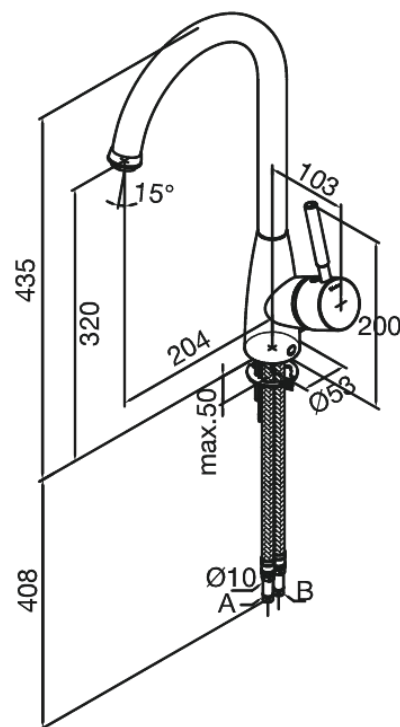

Kafé

Kitchen Mixer

Article no.: 140080000
Finish: Chrome
Series: Kafé

EAN no.: 5708516534198

Standard features:

1 handle
120° swivel limitation
Hydro-ceramic cartridge

Product features

FM Mattsson Denmark ApS
Hvidkærvej 48, 5250 Odense SV, DK-56416218