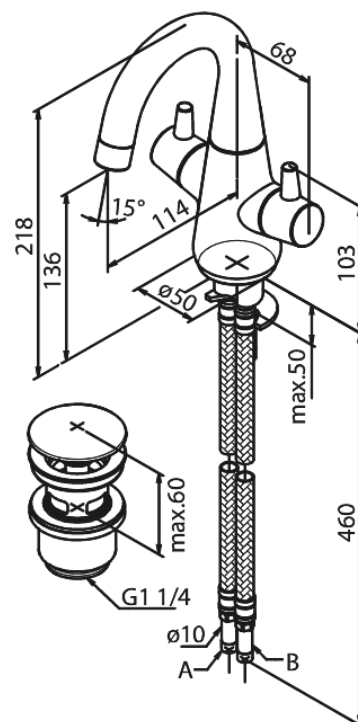

Product features

FM Mattsson Denmark ApS
Hvidkærvej 48, 5250 Odense SV, DK-56416218

+45 88 33 00 34 damixa-international@fmmattsongroup.com

Mere information på damixa.com

damixa