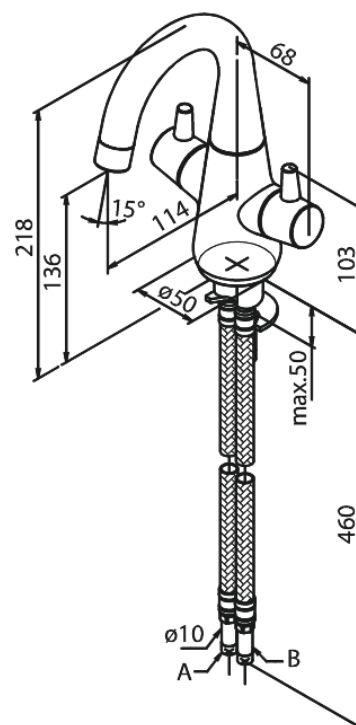

Product features

FM Mattsson Denmark ApS
Hvidkærvej 48, 5250 Odense SV, DK-56416218

+45 88 33 00 34 danmark@fmmattssongroup.com

Mere information på damixa.com

damixa