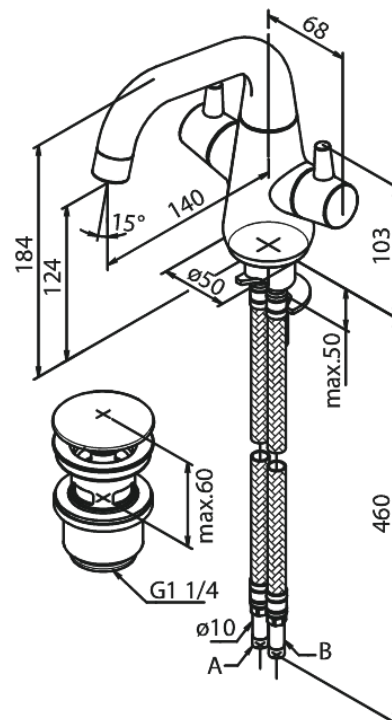

Product features

FM Mattsson Denmark ApS
Hvidkærvej 48, 5250 Odense SV, DK-56416218

+45 88 33 00 34 damixa-international@fmmattsongroup.com

Mere information på damixa.com

damixa