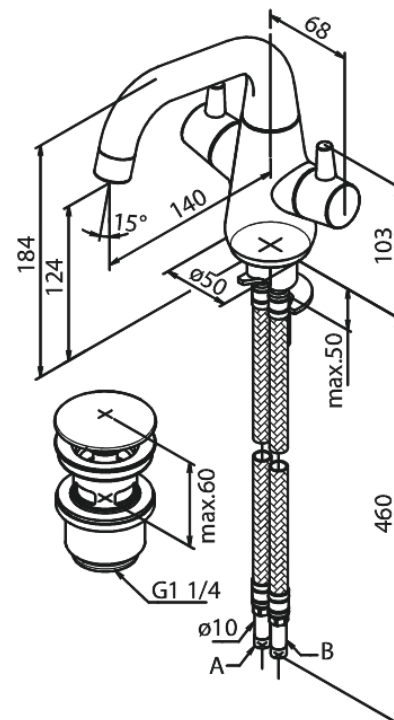

Product features

FM Mattsson Denmark ApS
Hvidkærvej 48, 5250 Odense SV, DK-56416218

+45 88 33 00 34 danmark@fmmattssongroup.com

Mere information på damixa.com

damixa