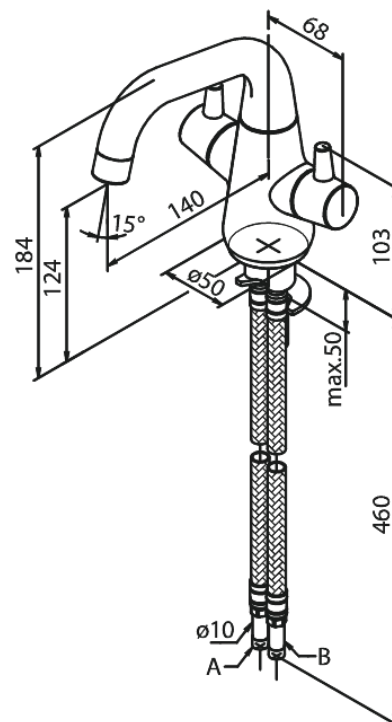

Product features

FM Mattsson Denmark ApS
Hvidkærvej 48, 5250 Odense SV, DK-56416218

+45 88 33 00 34 danmark@fmmattssongroup.com

Mere information på damixa.com

damixa