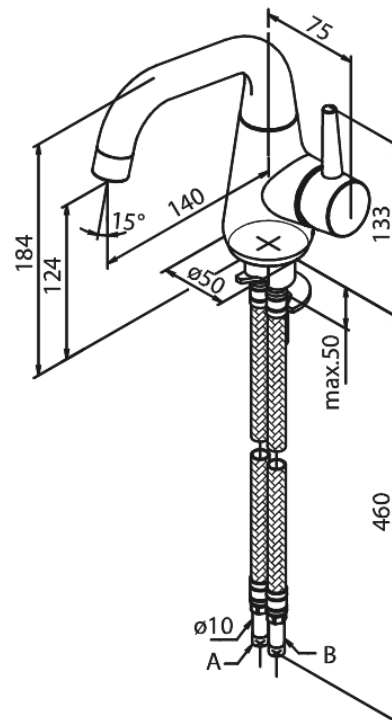

Product features

FM Mattsson Denmark ApS
Hvidkærvej 48, 5250 Odense SV, DK-56416218

+45 88 33 00 34 damixa-international@fmmattsongroup.com

Mere information på damixa.com

damixa