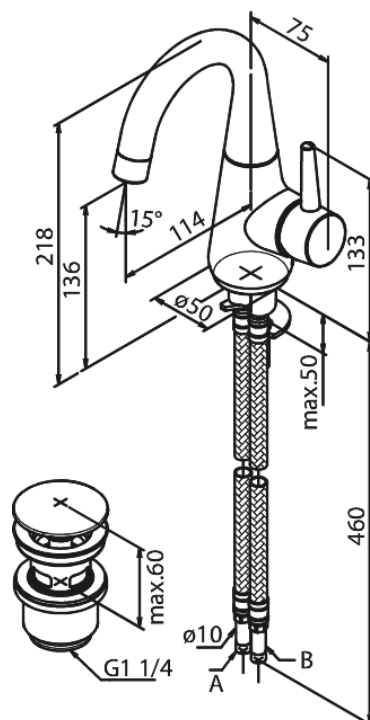

Product features

FM Mattsson Denmark ApS
Hvidkærvej 48, 5250 Odense SV, DK-56416218

+45 88 33 00 34 damixa-international@fmmattsongroup.com

Mere information på damixa.com

damixa