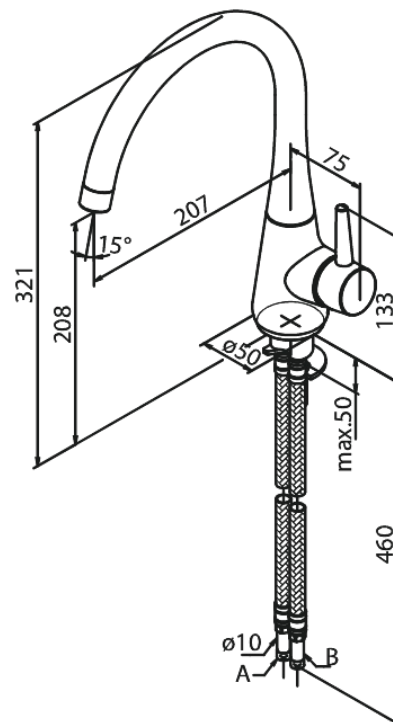

Product features

FM Mattsson Denmark ApS
Hvidkærvej 48, 5250 Odense SV, DK-56416218

+45 88 33 00 34 danmark@fmmattssongroup.com

Mere information på damixa.com

damixa