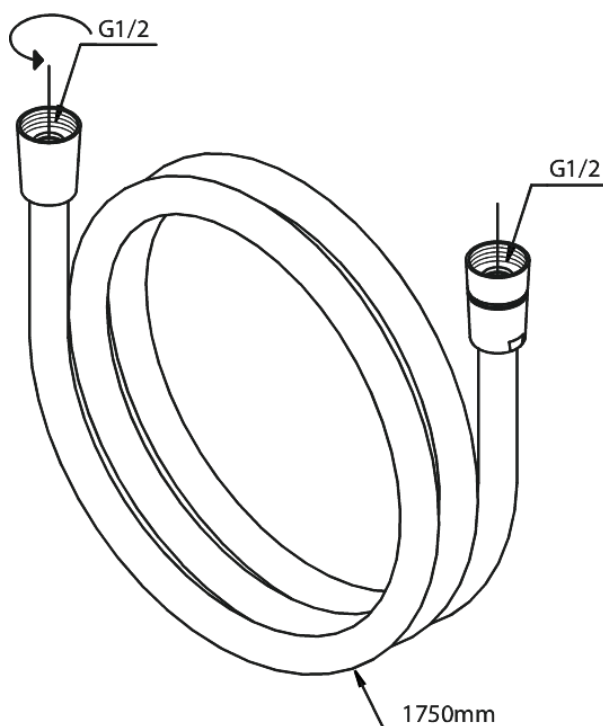

Shower Accessories

Shower Hose Easyflex 1750 mm

Article no.: 766830000
Finish:
Series: Shower Accessories

EAN no.: 5708516821939

Standard features:

Anti-twist

FM Mattsson Denmark ApS
Hvidkærvej 48, 5250 Odense SV, DK-56416218