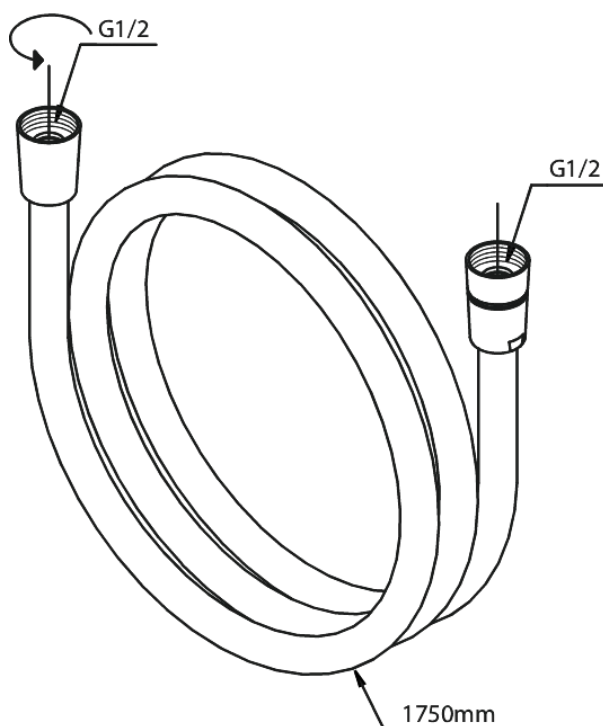

Standard features:

Anti-twist

FM Mattsson Denmark ApS
Hvidkærvej 48, 5250 Odense SV, DK-56416218

+45 88 33 00 34 danmark@fmmattssongroup.com

Mere information på damixa.com

damixa