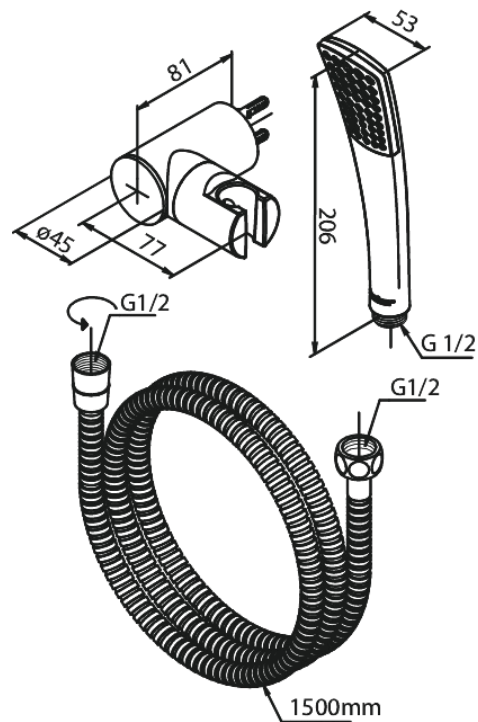

Slate

Hand shower

Article no.: 766797400
Finish: Chrome/Black
Series: Slate

EAN no.: 5708516809722

Standard features:

Water consumption max.9 l/min

Product features

FM Mattsson Denmark ApS
Hvidkærvej 48, 5250 Odense SV, DK-56416218