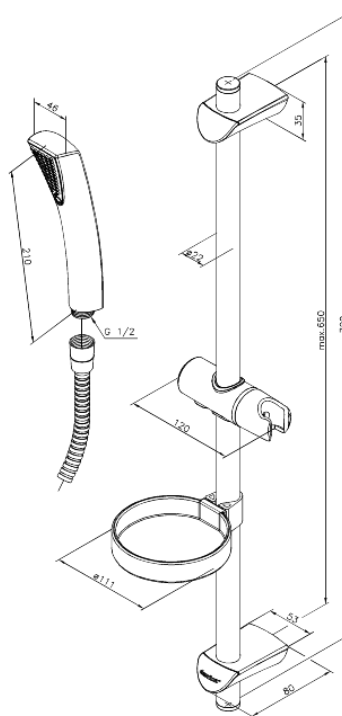

Rowan

Shower Set

Article no.: 766760000
Finish: Chrome
Series: Rowan

EAN no.: 5708516806813

Standard features:

Water consumption max.9 l/min

FM Mattsson Denmark ApS
Hvidkærvej 48, 5250 Odense SV, DK-56416218

+45 88 33 00 34 danmark@fmmattssongroup.com

Mere information på damixa.com

damixa