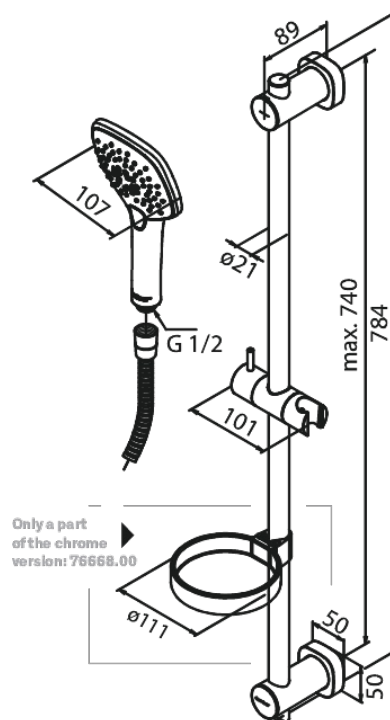

Pine

Flex Shower Set

Article no.: 766680000
Finish: Chrome
Series: Pine

EAN no.: 5708516821458

Standard features:

Water consumption max.6 l/min
3 spray modes
Adjustable wall brackets
1500 mm shower hose

Product features