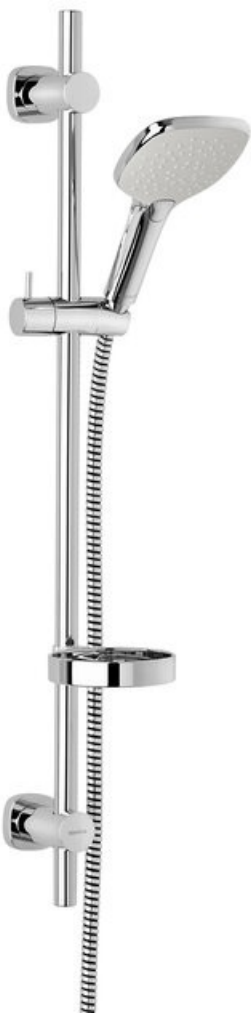

Pine

Flex Shower Set

Article no.: 766680000
Finish: Chrome
Series: Pine

EAN no.: 5708516821458

Standard features:

Water consumption max.6 l/min
3 spray modes
Adjustable wall brackets
1500 mm shower hose

Product features