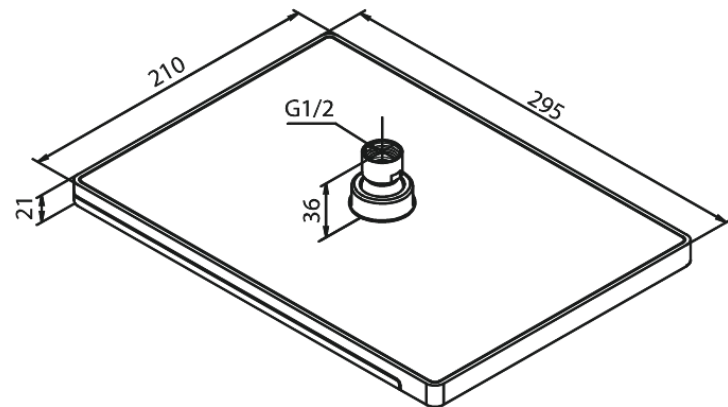

Slate

Overhead Shower

Article no.: 766667400
Finish: Chrome/Black
Series: Slate

EAN no.: 5708516811626

Standard features:

Water consumption max. 12 l/min
295x210mm

Product features

FM Mattsson Denmark ApS
Hvidkærvej 48, 5250 Odense SV, DK-56416218