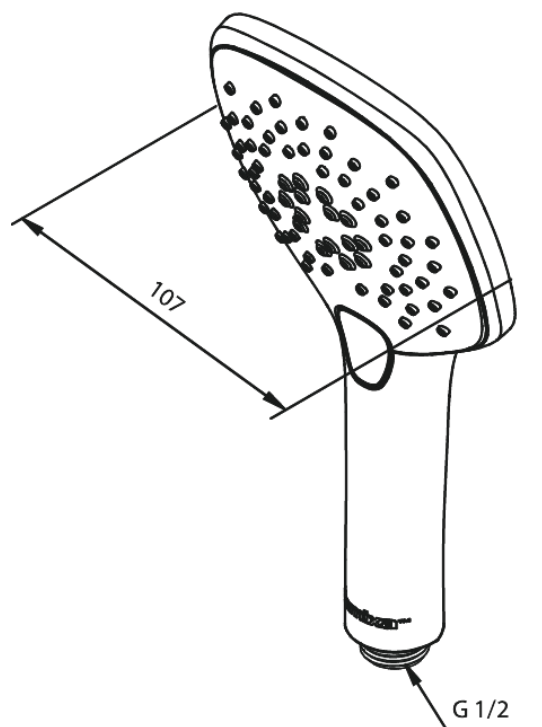

Pine

Hand Shower

Article no.: 766650000
Finish: Chrome
Series: Pine

EAN no.: 5708516821472

Standard features:

Rub-Clean
Water consumption max.9 l/min
3 spray modes

Product features

FM Mattsson Denmark ApS
Hvidkærvej 48, 5250 Odense SV, DK-56416218