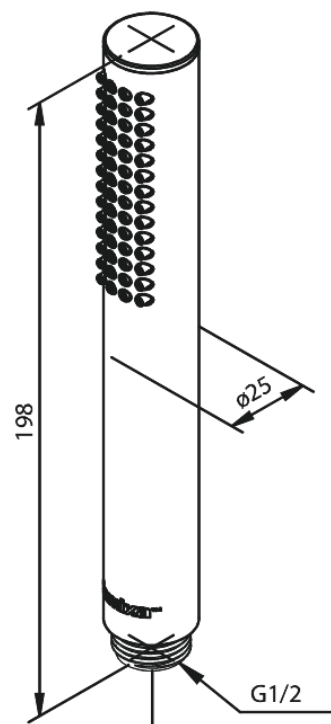

Silhouet Tube

Article no.: 766640000
Finish: Chrome
Series: Silhouet

EAN no.: 5708516802853

Standard features:

Rub-Clean

Product features

FM Mattsson Denmark ApS
Hvidkærvej 48, 5250 Odense SV, DK-56416218

+45 88 33 00 34 damixa-international@fmmattsongroup.com