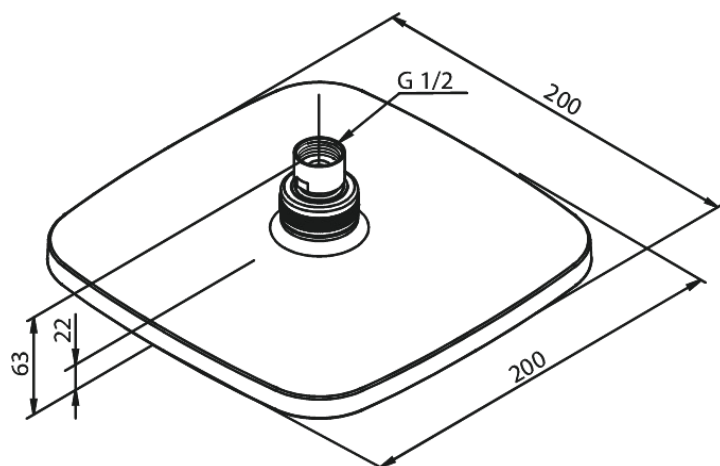

Pine

Head Shower

Article no.: 766620000
Finish: Chrome
Series: Pine

EAN no.: 5708516821564

Standard features:

Water consumption max.9 l/min
200x200mm

Product features

FM Mattsson Denmark ApS
Hvidkærvej 48, 5250 Odense SV, DK-56416218