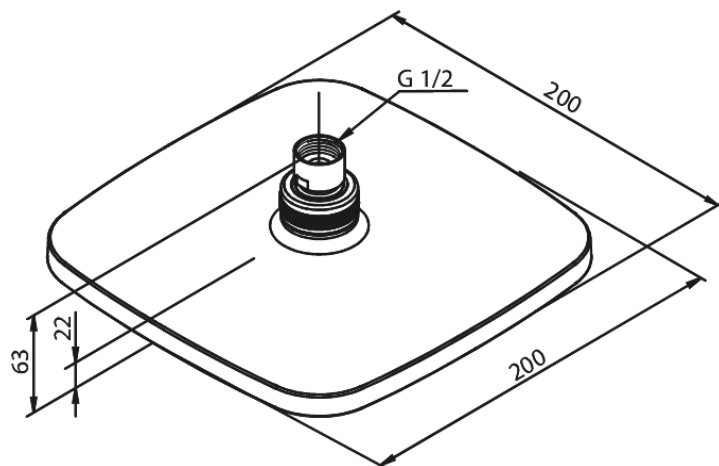

FM Mattsson Denmark ApS
Hvidkærvej 48, 5250 Odense SV, DK-56416218

+45 88 33 00 34 danmark@fmmattssongroup.com

Mere information på damixa.com

damixa