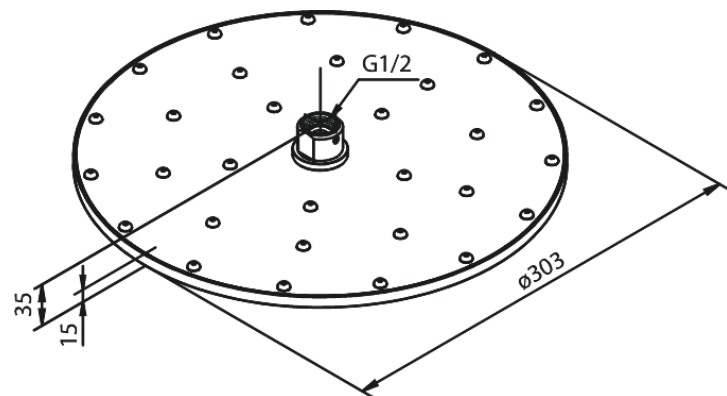

Arc

Eliza

Article no.: 766610000
Finish: Chrome
Series: Arc

EAN no.: 5708516807315

Standard features:

Water consumption max. 14 l/min
Ø303mm

Product features

FM Mattsson Denmark ApS
Hvidkærvej 48, 5250 Odense SV, DK-56416218