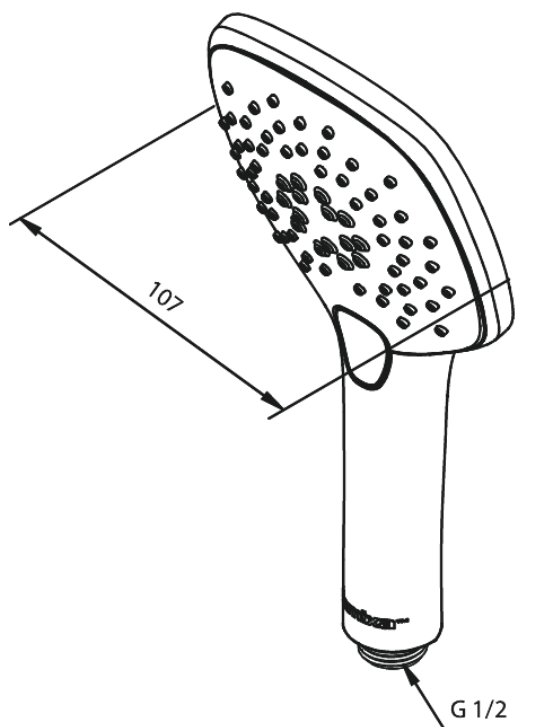

Pine

Hand Shower

Article no.: 766657400
Finish: Chrome/Black
Series: Pine

EAN no.: 5708516825555

Standard features:

Rub-Clean
Water consumption max.9 l/min
3 spray modes

Product features

FM Mattsson Denmark ApS
Hvidkærvej 48, 5250 Odense SV, DK-56416218