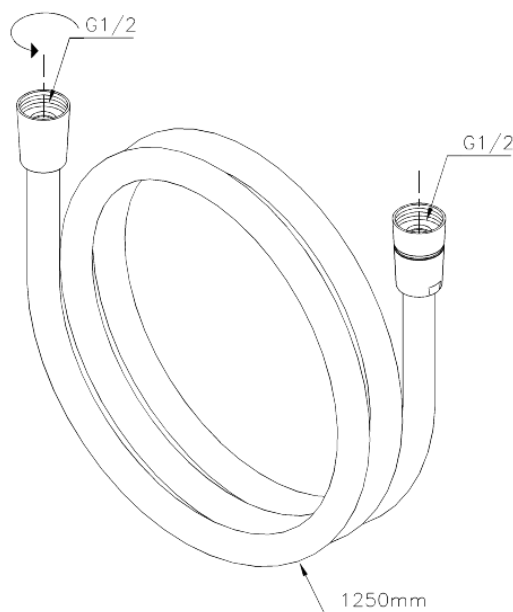

Shower Accessories

Shower Hose Easyflex 1250 mm

Article no.: 766540000
Finish:
Series: Shower Accessories

EAN no.: 5708516805922

Standard features:

Anti-twist

FM Mattsson Denmark ApS
Hvidkærvej 48, 5250 Odense SV, DK-56416218