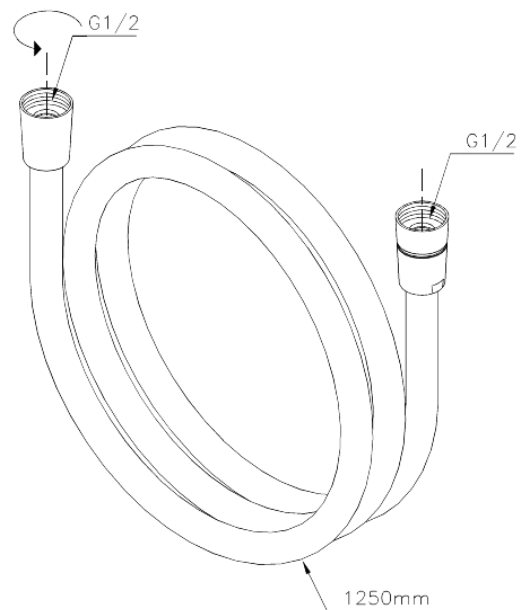

FM Mattsson Denmark ApS
Hvidkærvej 48, 5250 Odense SV, DK-56416218

+45 88 33 00 34 damixa-international@fmmattssongroup.com

Mere information på damixa.com

damixa