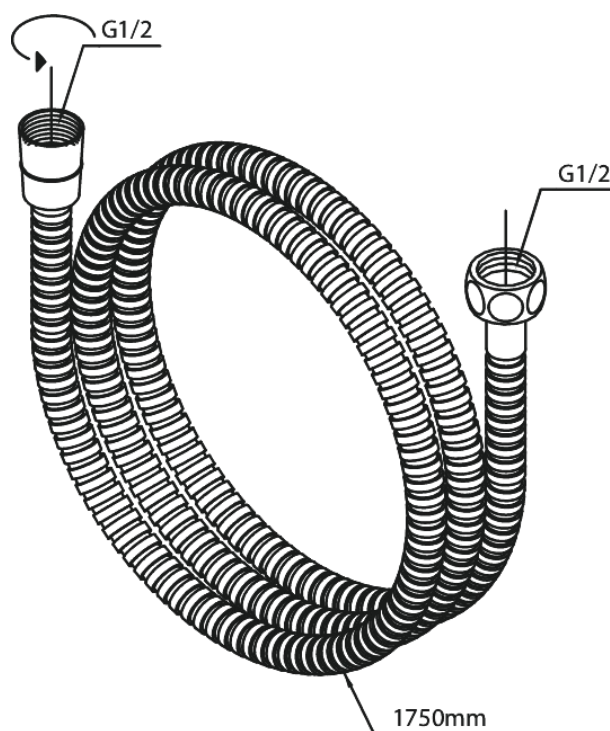

Shower Accessories

Shower Hose Metal 1750 mm

Article no.: 766530000
Finish: Chrome
Series: Shower Accessories

EAN no.: 5708516710806

FM Mattsson Denmark ApS
Hvidkærvej 48, 5250 Odense SV, DK-56416218

+45 88 33 00 34 damixa-international@fmmattsongroup.com