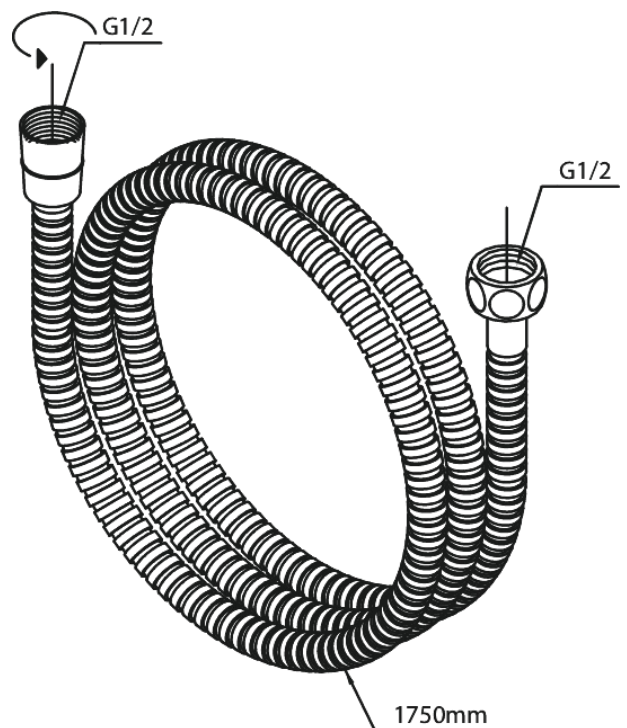

Shower Accessories

Shower Hose Metal 1750 mm

Article no.: 766530000
Finish: Chrome
Series: Shower Accessories

EAN no.: 5708516710806

FM Mattsson Denmark ApS
Hvidkærvej 48, 5250 Odense SV, DK-56416218

+45 88 33 00 34 danmark@fmmattssongroup.com