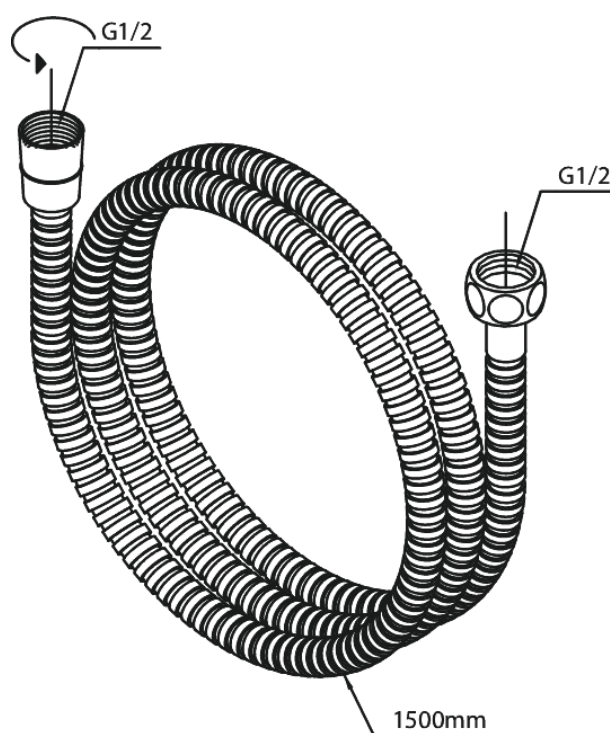

Shower Accessories

Shower Hose Metal 1500 mm

Article no.: 766520000
Finish: Chrome
Series: Shower Accessories

EAN no.: 5708516710790

FM Mattsson Denmark ApS
Hvidkærvej 48, 5250 Odense SV, DK-56416218

+45 88 33 00 34 damixa-international@fmmattsongroup.com