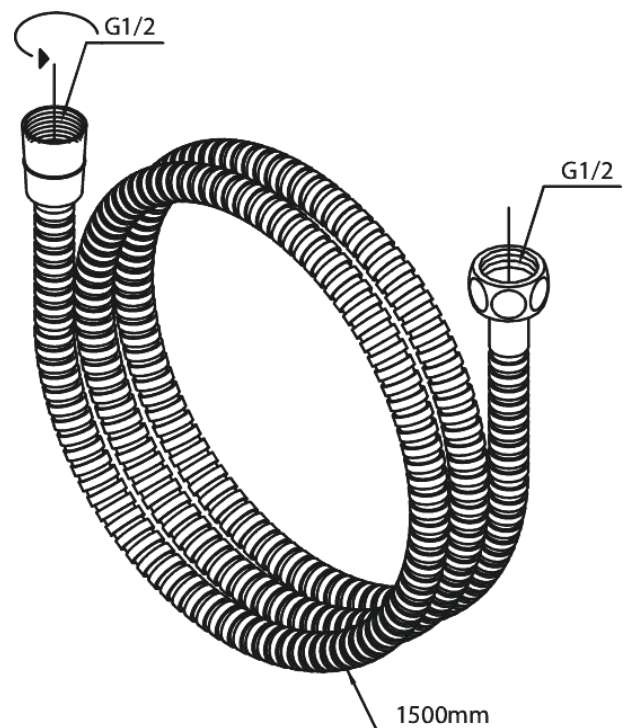

Shower Accessories

Shower Hose Metal 1500 mm

Article no.: 766520000
Finish: Chrome
Series: Shower Accessories

EAN no.: 5708516710790

FM Mattsson Denmark ApS
Hvidkærvej 48, 5250 Odense SV, DK-56416218

+45 88 33 00 34 danmark@fmmattssongroup.com