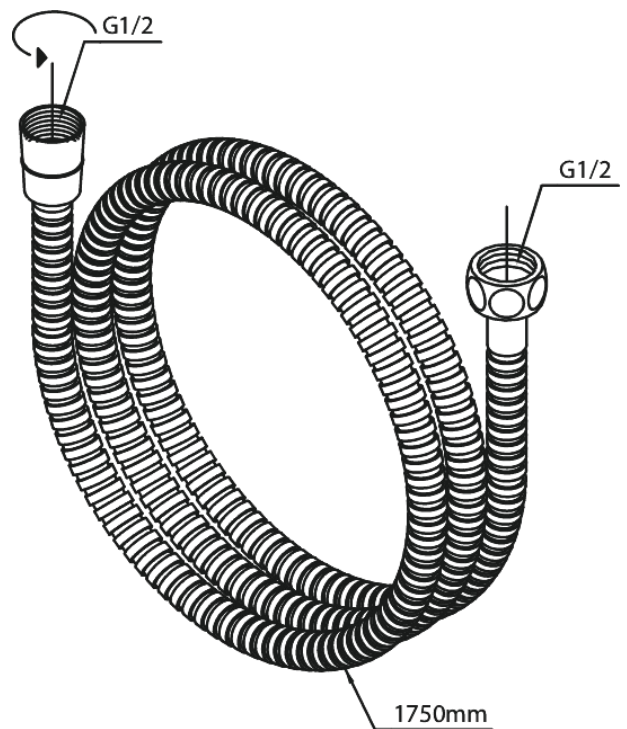

Shower Accessories

Shower Hose Plastic 1750 mm

Article no.: 766510000
Finish: Chrome
Series: Shower Accessories

EAN no.: 5708516710783

Standard features:

Anti-twist

FM Mattsson Denmark ApS
Hvidkærvej 48, 5250 Odense SV, DK-56416218