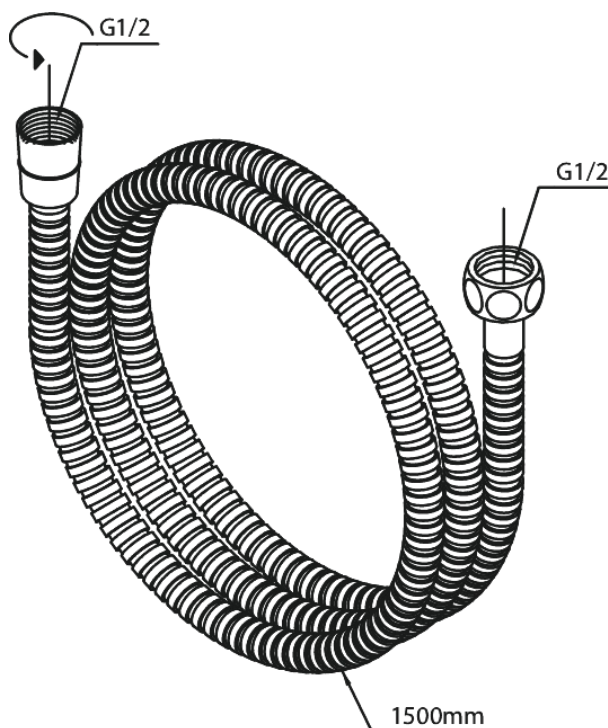

Shower Accessories

Shower Hose Plastic 1500 mm

Article no.: 766500000
Finish: Chrome
Series: Shower Accessories

EAN no.: 5708516710776

Standard features:

Anti-twist

FM Mattsson Denmark ApS
Hvidkærvej 48, 5250 Odense SV, DK-56416218