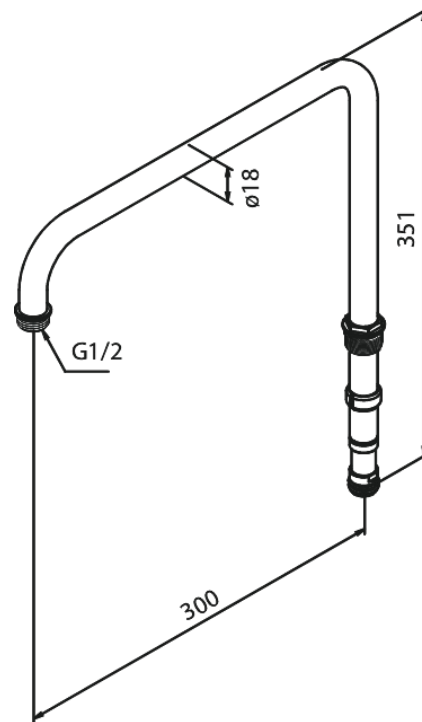

Shower Accessories

Top pipe for shower rail for shower systems

Article no.: 766200000
Finish: Chrome
Series: Shower Accessories

EAN no.: 5708516805373

FM Mattsson Denmark ApS
Hvidkærvej 48, 5250 Odense SV, DK-56416218