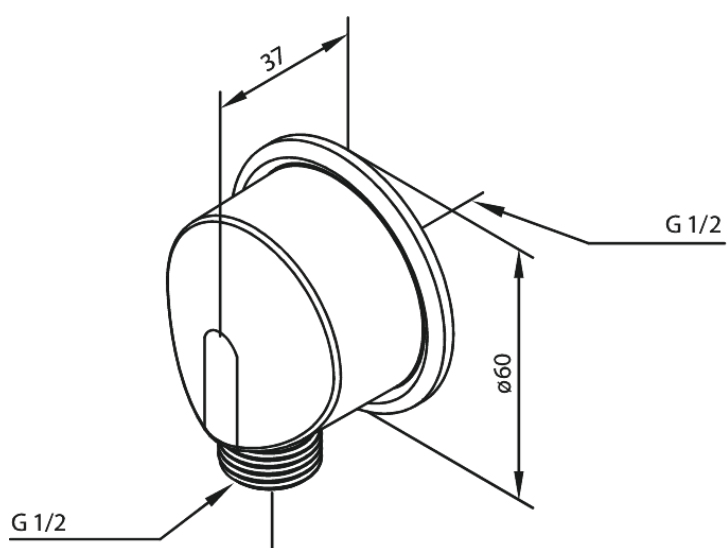

Shower Accessories

Outlet Elbow

Article no.: 766120000
Finish: Chrome
Series: Shower Accessories

EAN no.: 5708516710981

FM Mattsson Denmark ApS
Hvidkærvej 48, 5250 Odense SV, DK-56416218

+45 88 33 00 34 danmark@fmmattssongroup.com