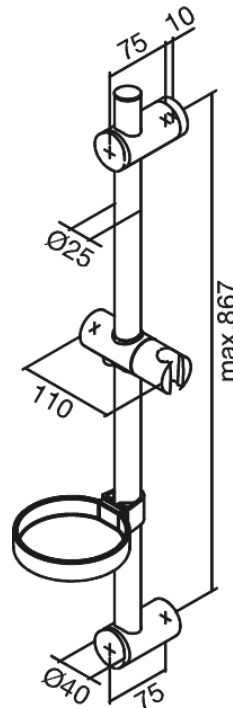

Shower Accessories

Vario Slide Rail 900 mm

Article no.: 766010000
Finish: Chrome
Series: Shower Accessories

EAN no.: 5708516710721

Standard features:

Incl. Soap dish & Glider
Adjustable shower rail

FM Mattsson Denmark ApS
Hvidkærvej 48, 5250 Odense SV, DK-56416218