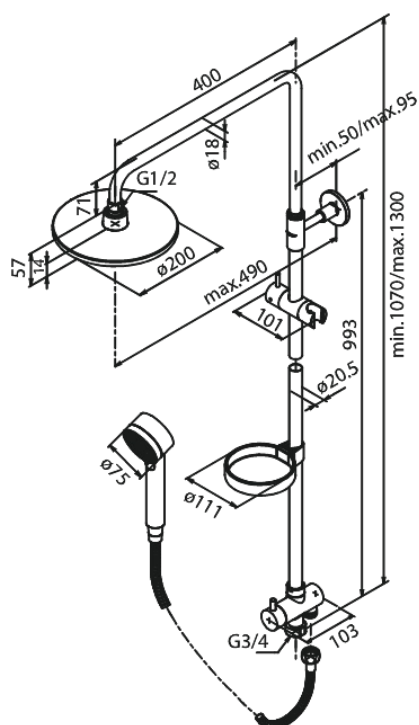

Product features

FM Mattsson Denmark ApS
Hvidkærvej 48, 5250 Odense SV, DK-56416218

+45 88 33 00 34 danmark@fmmattssongroup.com

Mere information på damixa.com

damixa