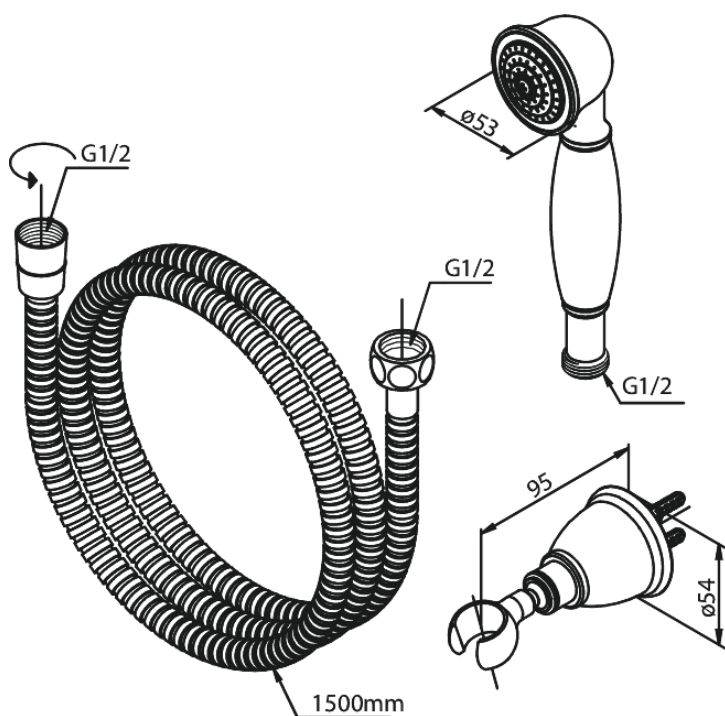

Product features

FM Mattsson Denmark ApS
Hvidkærvej 48, 5250 Odense SV, DK-56416218

+45 88 33 00 34 damixa-international@fmmattsongroup.com

Mere information på damixa.com

damixa