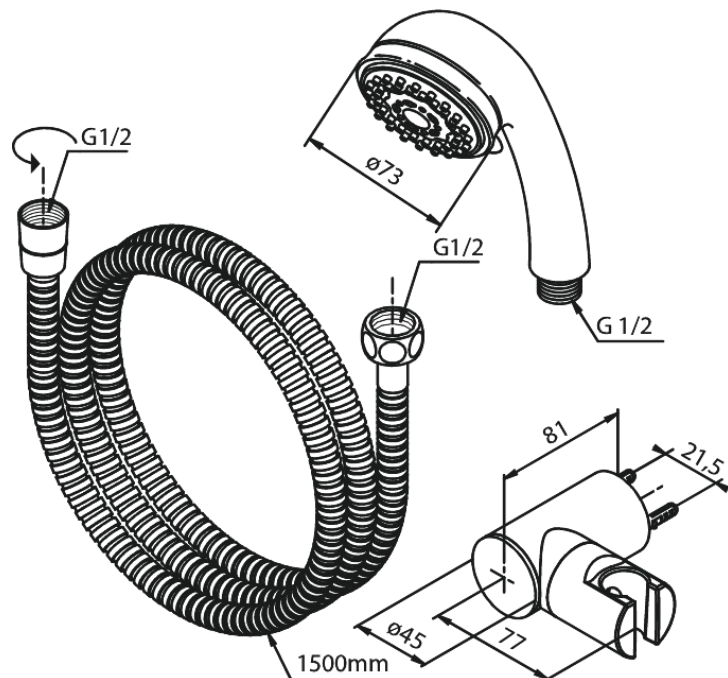

Product features

FM Mattsson Denmark ApS
Hvidkærvej 48, 5250 Odense SV, DK-56416218

+45 88 33 00 34 damixa-international@fmmattsongroup.com

Mere information på damixa.com

damixa