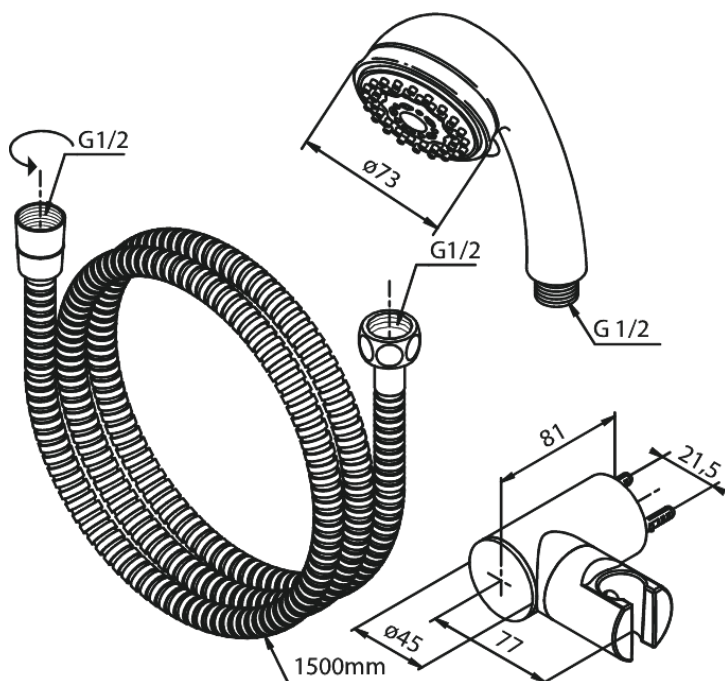

Product features

FM Mattsson Denmark ApS
Hvidkærvej 48, 5250 Odense SV, DK-56416218

+45 88 33 00 34 danmark@fmmattssongroup.com

Mere information på damixa.com

damixa