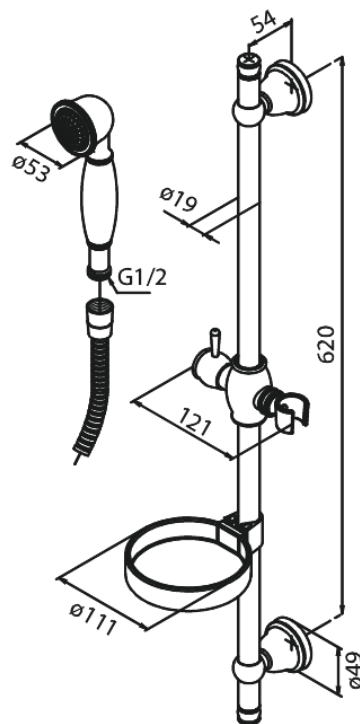

Tradition

Shower Set

Article no.: 765110000
Finish: Chrome
Series: Tradition

EAN no.: 5708516710684

Standard features:

Water consumption max.9 l/min
Incl. Soap dish & Glider
1500 mm metal hose

Product features