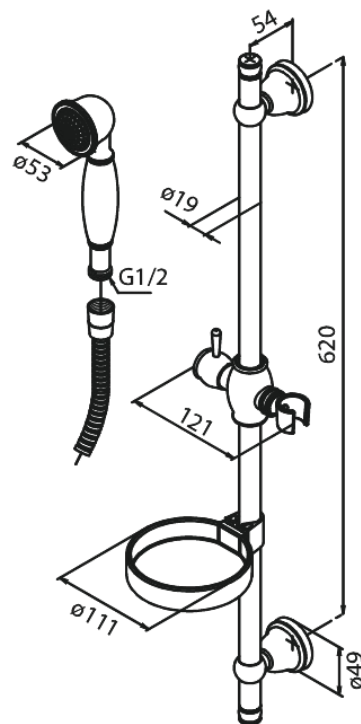

Tradition

Shower Set

Article no.: 765110000
Finish: Chrome
Series: Tradition

EAN no.: 5708516710684

Standard features:

Water consumption max.9 l/min
Incl. Soap dish & Glider
1500 mm metal hose

Product features