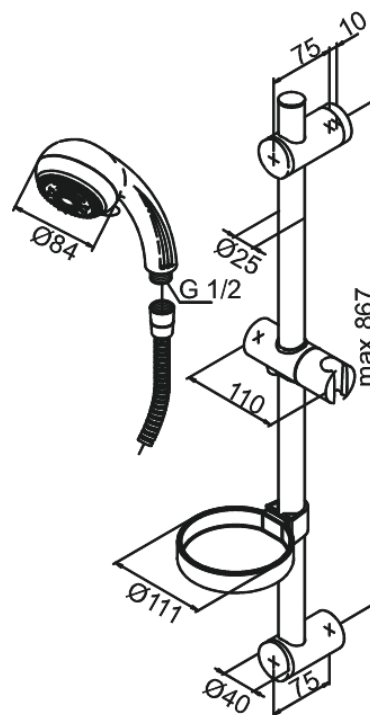

Rowan

Extra

Article no.: 765090000
Finish: Chrome
Series: Rowan

EAN no.: 5708516710660

Standard features:

Rub-Clean
Water consumption max. 8 l/min
Adjustable shower rail
5 spray modes

Product features

FM Mattsson Denmark ApS
Hvidkærvej 48, 5250 Odense SV, DK-56416218