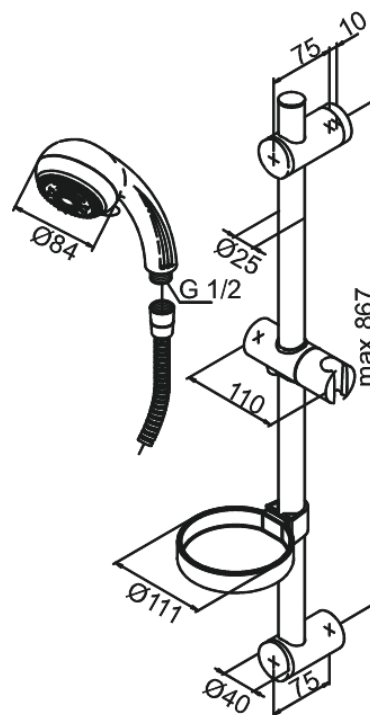

Product features

FM Mattsson Denmark ApS
Hvidkærvej 48, 5250 Odense SV, DK-56416218

+45 88 33 00 34 damixa-international@fmmattsongroup.com

Mere information på damixa.com

damixa