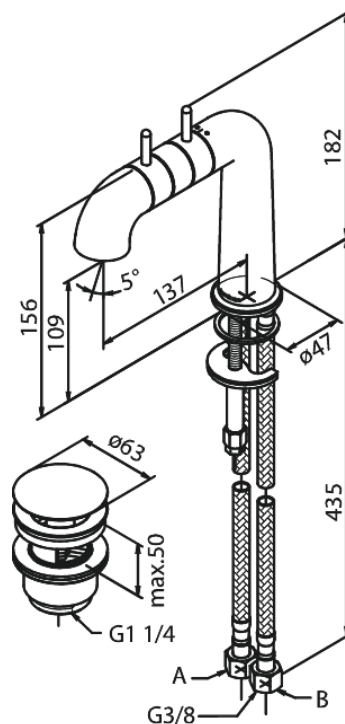

Product features

FM Mattsson Denmark ApS
Hvidkærvej 48, 5250 Odense SV, DK-56416218

+45 88 33 00 34 danmark@fmmattssongroup.com

Mere information på damixa.com

damixa