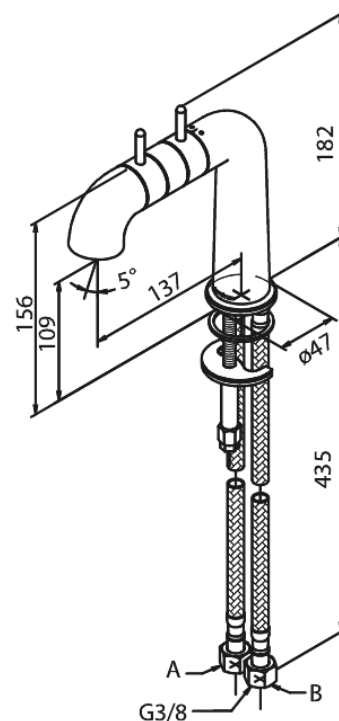

Product features

FM Mattsson Denmark ApS
Hvidkærvej 48, 5250 Odense SV, DK-56416218

+45 88 33 00 34 danmark@fmmattssongroup.com

Mere information på damixa.com

damixa