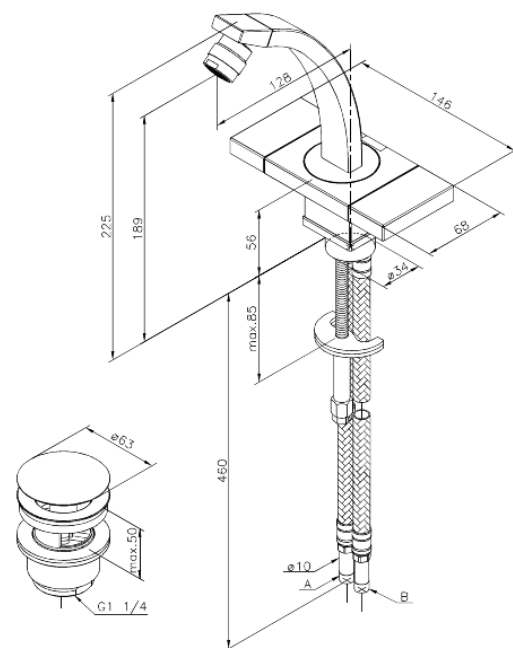

G-Type

Bidet Mixer

Article no.: 728300000
Finish: Chrome
Series: G-Type

EAN no.: 5708516571452

Standard features:

- 2 handle
- 120° swivel limitation
- Water consumption max.10 l/min
- Pop up waste with click function
- Ceramic head part