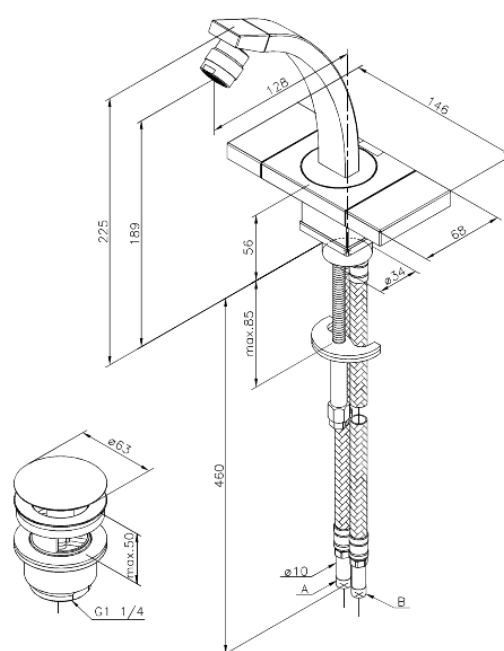

G-Type

Bidet Mixer

Article no.: 728300000
Finish: Chrome
Series: G-Type

EAN no.: 5708516571452

Standard features:

- 2 handle
- 120° swivel limitation
- Water consumption max.10 l/min
- Pop up waste with click function
- Ceramic head part