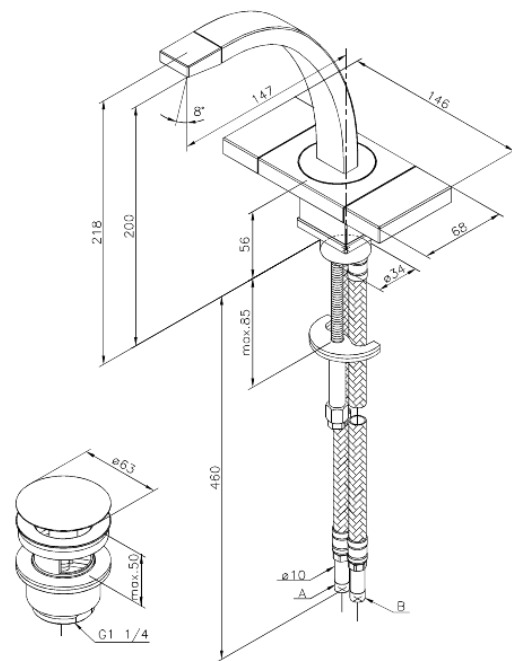

# Basin Mixer with pop up waste

Article no.: 728200000  
Finish: Chrome  
Series: G-Type

EAN no.: 5708516571384

## Standard features:

2 handle  
120° swivel limitation  
Water consumption max.12 l/min  
Pop up waste with click function  
Ceramic head part

FM Mattsson Denmark ApS  
Hvidkærvej 48, 5250 Odense SV, DK-56416218