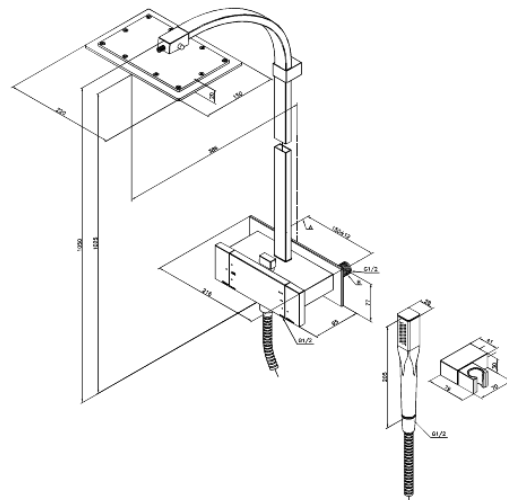

Product features

FM Mattsson Denmark ApS
Hvidkærvej 48, 5250 Odense SV, DK-56416218

+45 88 33 00 34 danmark@fmmattssongroup.com

Mere information på damixa.com

damixa