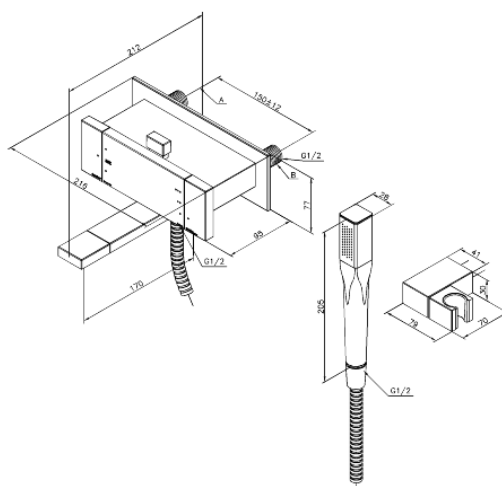

Product features

FM Mattsson Denmark ApS
Hvidkærvej 48, 5250 Odense SV, DK-56416218

+45 88 33 00 34 danmark@fmmattssongroup.com

Mere information på damixa.com

damixa