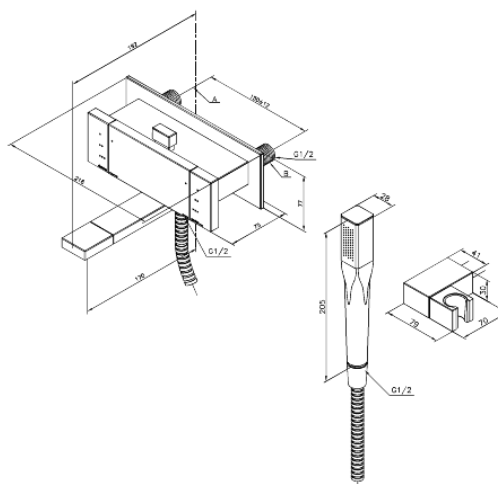

Product features

FM Mattsson Denmark ApS
Hvidkærvej 48, 5250 Odense SV, DK-56416218

+45 88 33 00 34 danmark@fmmattssongroup.com

Mere information på damixa.com

damixa