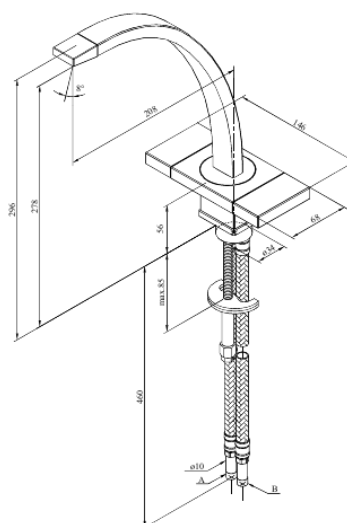

G-Type

Kitchen Mixer

Article no.: 720006600
Finish: Steel (66 - old)
Series: G-Type

EAN no.: 5708516571216

Standard features:

2 handle
120° swivel limitation
Water consumption max.14 l/min
Ceramic head part