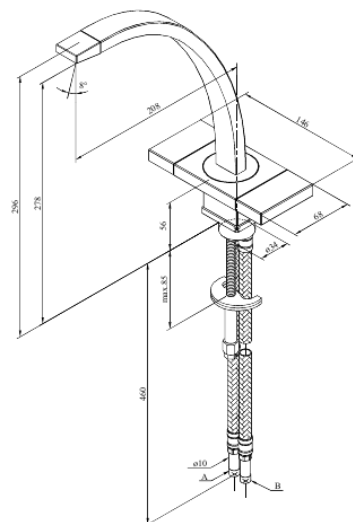

G-Type

Kitchen Mixer

Article no.: 720000000
Finish: Chrome
Series: G-Type

EAN no.: 5708516571179

Standard features:

2 handle
120° swivel limitation
Water consumption max.14 l/min
Ceramic head part

FM Mattsson Denmark ApS
Hvidkærvej 48, 5250 Odense SV, DK-56416218