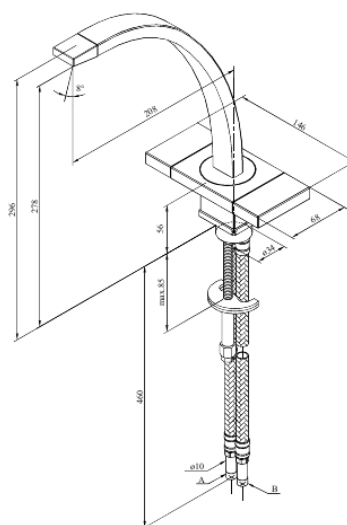

G-Type

Kitchen Mixer

Article no.: 720000000
Finish: Chrome
Series: G-Type

EAN no.: 5708516571179

Standard features:

2 handle
120° swivel limitation
Water consumption max.14 l/min
Ceramic head part

FM Mattsson Denmark ApS
Hvidkærvej 48, 5250 Odense SV, DK-56416218