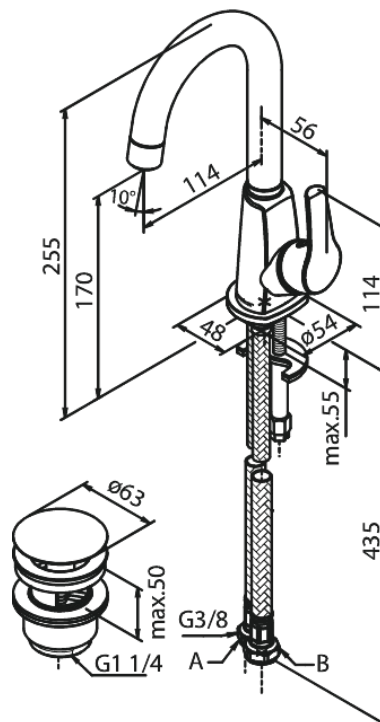

Product features

FM Mattsson Denmark ApS
Hvidkærvej 48, 5250 Odense SV, DK-56416218

+45 88 33 00 34 danmark@fmmattssongroup.com

Mere information på damixa.com

damixa