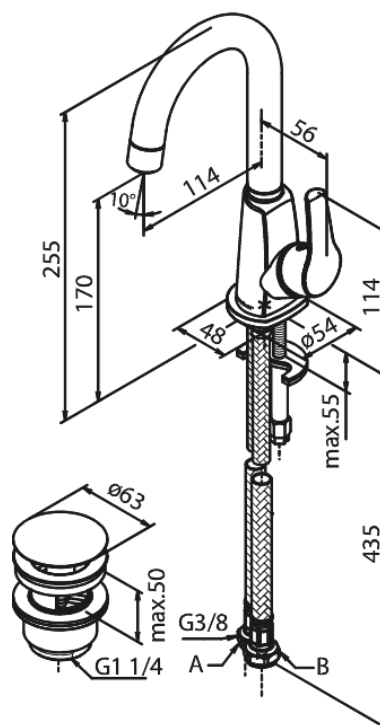

Product features

FM Mattsson Denmark ApS
Hvidkærvej 48, 5250 Odense SV, DK-56416218

+45 88 33 00 34 damixa-international@fmmattsongroup.com

Mere information på damixa.com

damixa