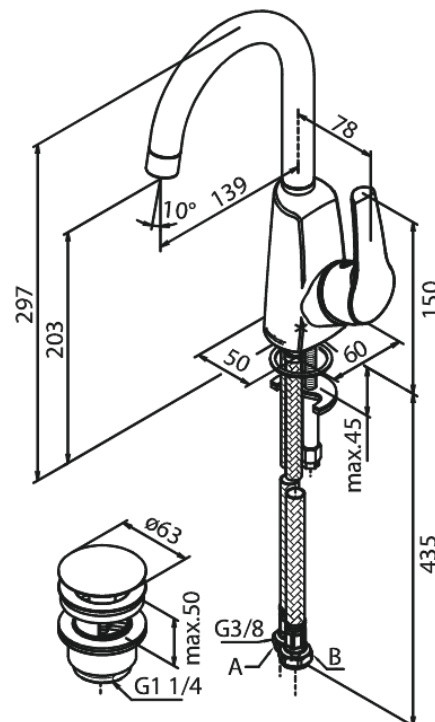

Product features

FM Mattsson Denmark ApS
Hvidkærvej 48, 5250 Odense SV, DK-56416218

+45 88 33 00 34 damixa-international@fmmattssongroup.com

Mere information på damixa.com

damixa