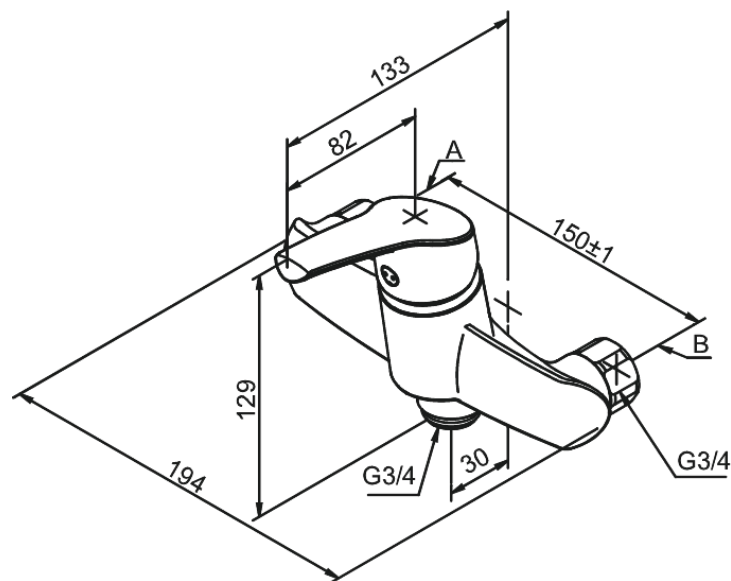

Product features

FM Mattsson Denmark ApS
Hvidkærvej 48, 5250 Odense SV, DK-56416218

+45 88 33 00 34 damixa-international@fmmattssongroup.com

Mere information på damixa.com

damixa