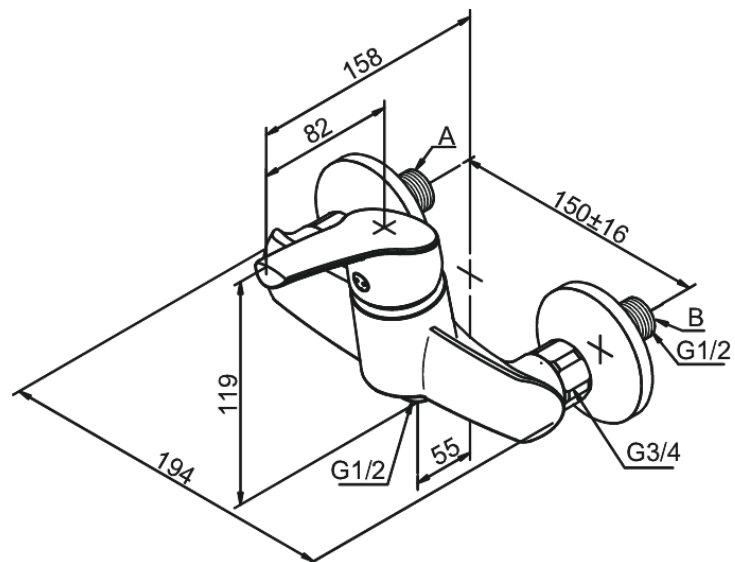

Product features

FM Mattsson Denmark ApS
Hvidkærvej 48, 5250 Odense SV, DK-56416218

+45 88 33 00 34 danmark@fmmattssongroup.com

Mere information på damixa.com

damixa