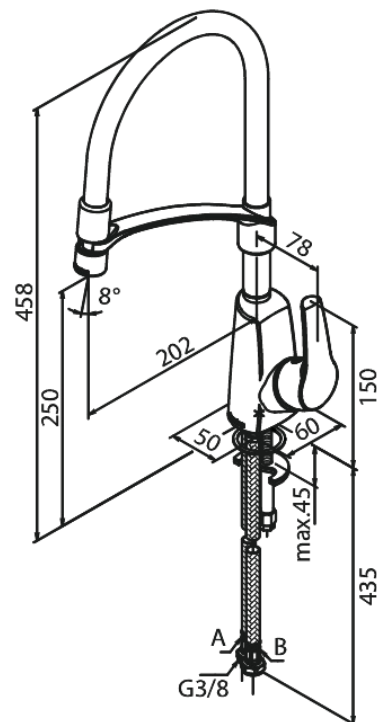

Product features

FM Mattsson Denmark ApS
Hvidkærvej 48, 5250 Odense SV, DK-56416218

+45 88 33 00 34 danmark@fmmattssongroup.com

Mere information på damixa.com

damixa