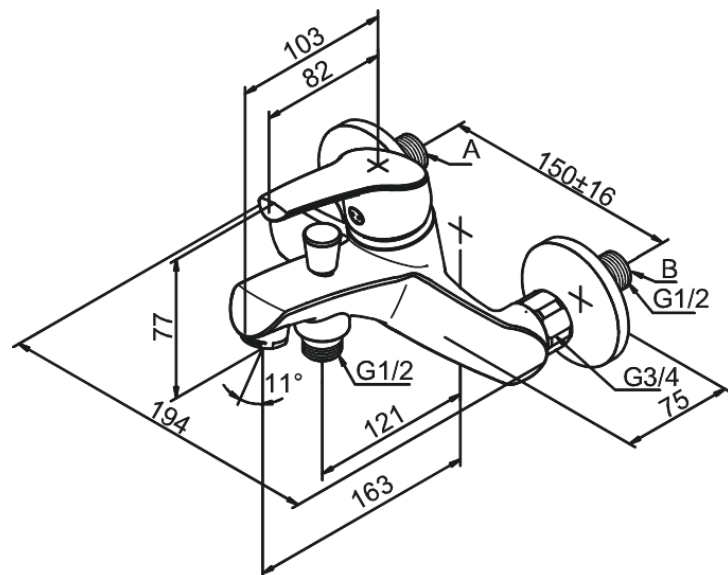

Product features

FM Mattsson Denmark ApS
Hvidkærvej 48, 5250 Odense SV, DK-56416218

+45 88 33 00 34 danmark@fmmattssongroup.com

Mere information på damixa.com

damixa