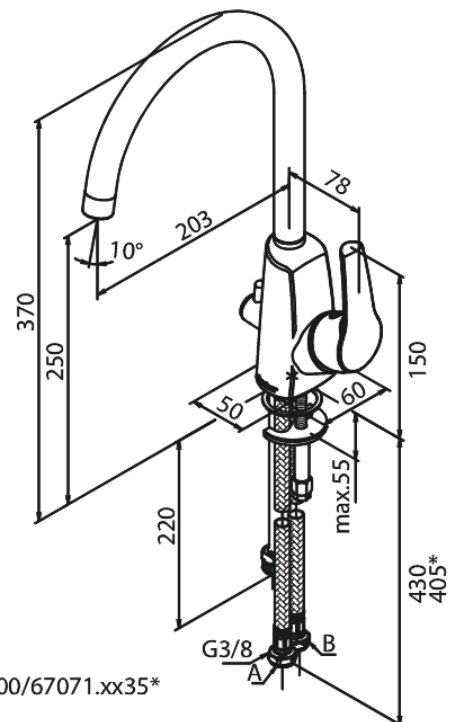

Product features

67071.xx00/67071.xx35*

FM Mattsson Denmark ApS
Hvidkærvej 48, 5250 Odense SV, DK-56416218

+45 88 33 00 34 danmark@fmmattssongroup.com

Mere information på damixa.com

damixa